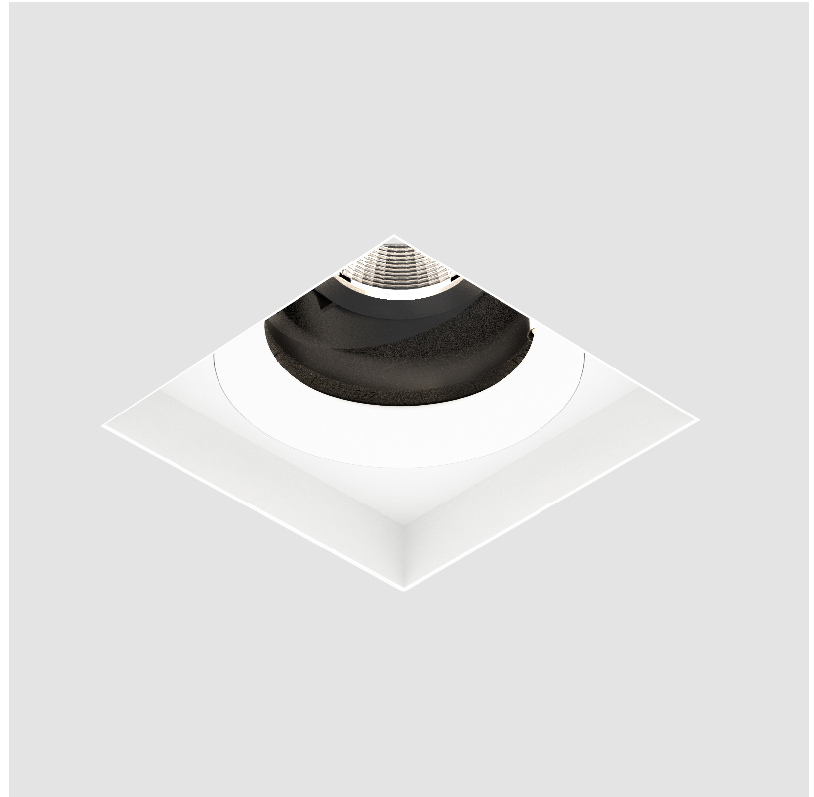

ELECTRICAL

Lamp Type: LED (Zhaga Standard)
Input Wattage (W): 16.5
Total Output Wattage (W): 14.7
Dimming: Dali Dimming
Driver Included: No
Driver Location: Recessed Housing
Driver Type: Constant Current - 120Vac
Driver Class: Class 2
Housing: See Components
Input Voltage (V): 120
Constant Current (MA): 350

LED

Number of LEDs: 1
Max. Delivered Lumen (lm): 770
Nominal Lumen (lm): 1140
CRI: >90 CRI
Lamp Life (hrs): 50000
Upon Request: RGB-W Tunable White Special Color Temperature Special LED

OPTICAL

Reflector: 20 / 40 / 60
Adjustability: Rotational 355°; Tilt 30°
Upon Request: Special Beam Angles

RATINGS AND CERTIFICATIONS

Certified By: Certified for North American Standards
Zaneen Lighting Inc. © 2024, P.O. Box 588, 3382, F.Rd. 247, 9519, www.zaneen.com

Patents: IP20
For assistance on 'custom' specifications, contact zteam@zaneen.com.
In a constant effort to supply the best product, we reserve the right to change specifications or materials without notice. The most recent specification sheets are found at zaneen.com